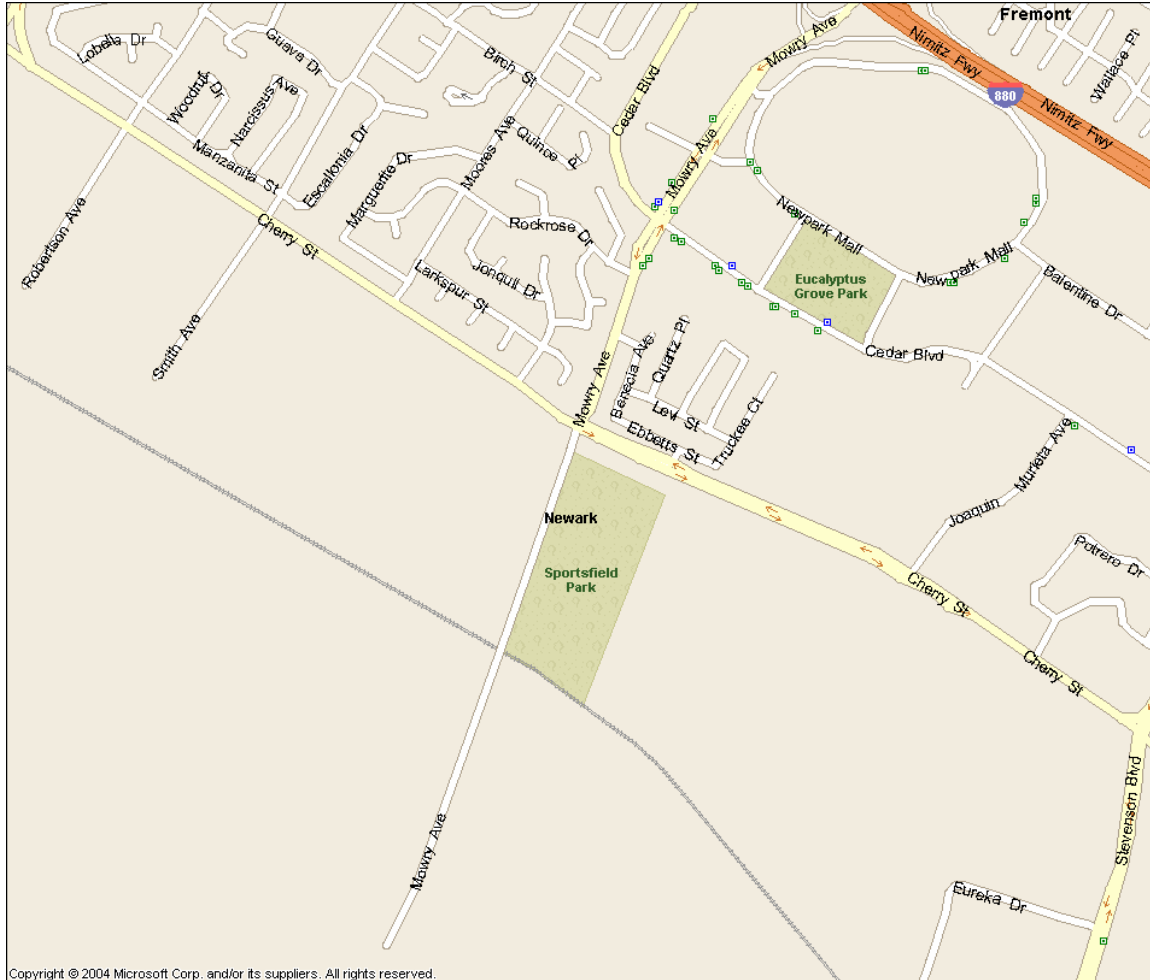

## Newark Sports Field Park Mowry Avenue and Cherry Street

### Newark Sports Field Park George M. Silliman Recreation Complex Mowry Boulevard @ Cherry Street

From Interstate 880 in the Fremont/Newark area, take the Mowry Avenue exit off and head west. Drive approximately 1/2 mile to Cherry Street. The fields are located on the southwest corner of this intersection, behind the fire station. Limited parking is available on Cherry Street. Additional parking is available on Mowry Avenue.